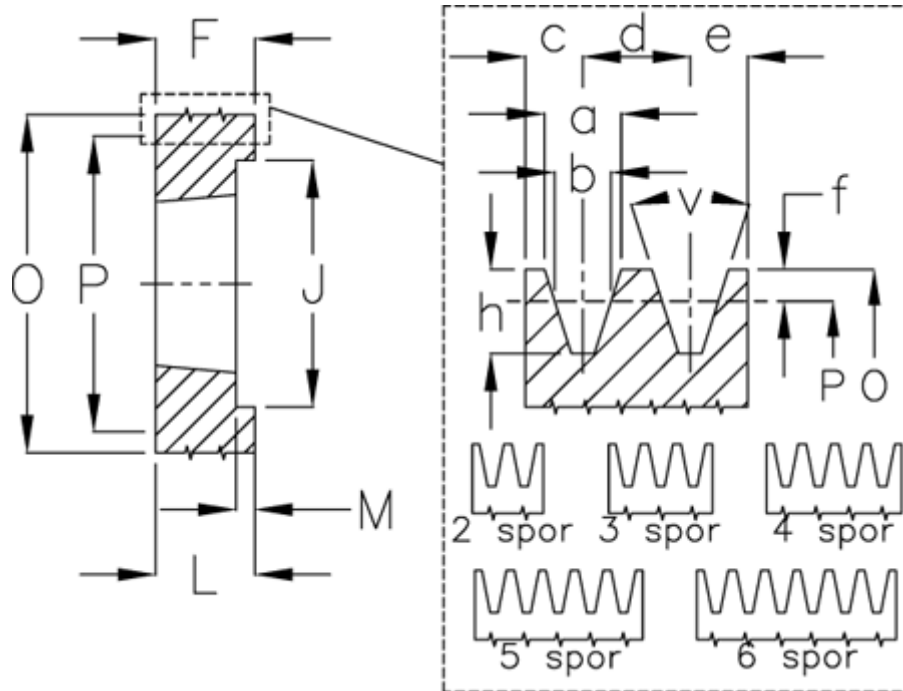

Article number: 604113017006

Description: V-belt pulley SPZ 170/6 TL2517

Measures

a	= 9.7	For bush	= 2517	P	= 170
b	= 8.5	h	= 11.0	Type	= SPZ
Bush ζ max	= 60	J	= 141	v	= 38 grader
c	= 8.0	K	= -		
d	= 12	L	= 45		
e	= 8.0	m	= 31.0		
f	= 2.0	Number of ribs	= 6		
F	= 76	O	= 174.0		